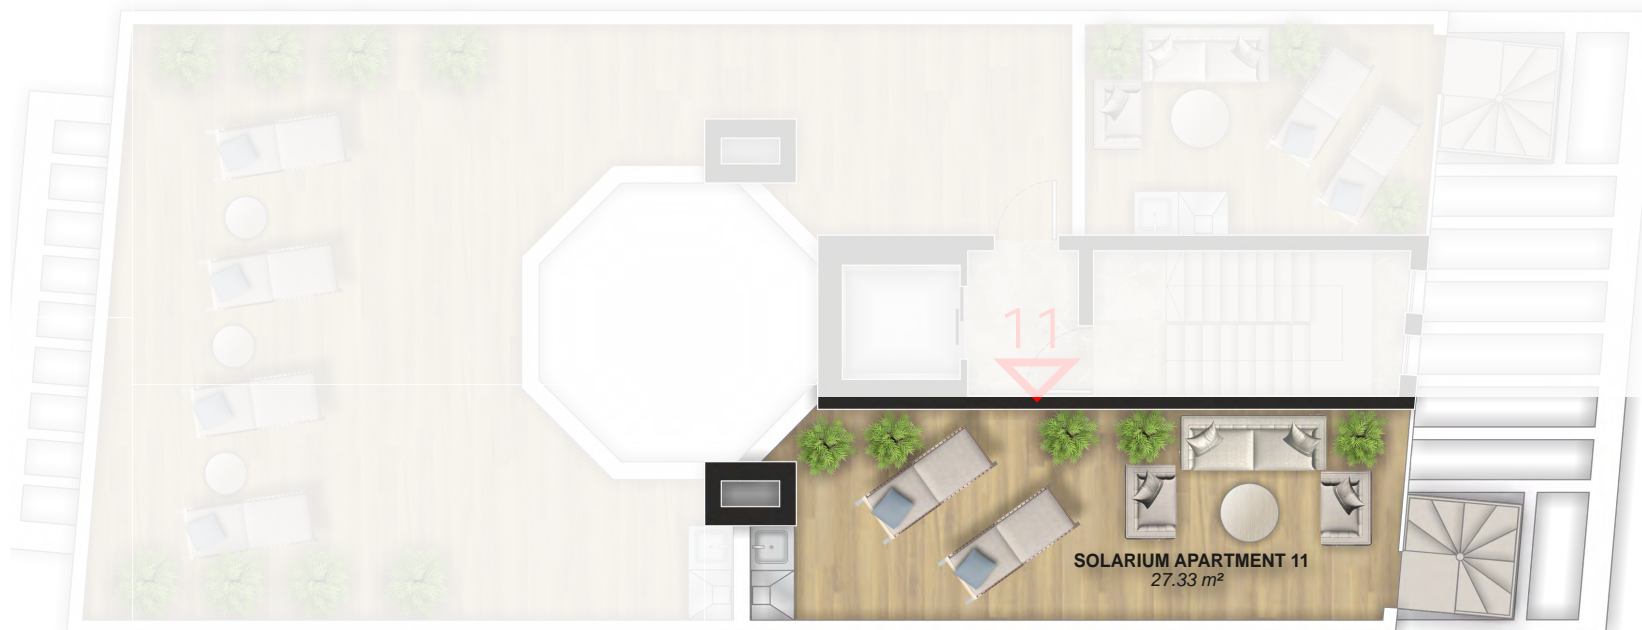

Efficiency
A+

Clima &
Heating

High
quality

SOLARIUM FLOOR

Planta Solarium

Apartment n°11

Apartamento n° 11

TOTAL USABLE AREA	104,28	-
TOTAL BUILT AREA	-	69,57
COMMON SPACES		18,00
TOTAL AREA	87,57	m²