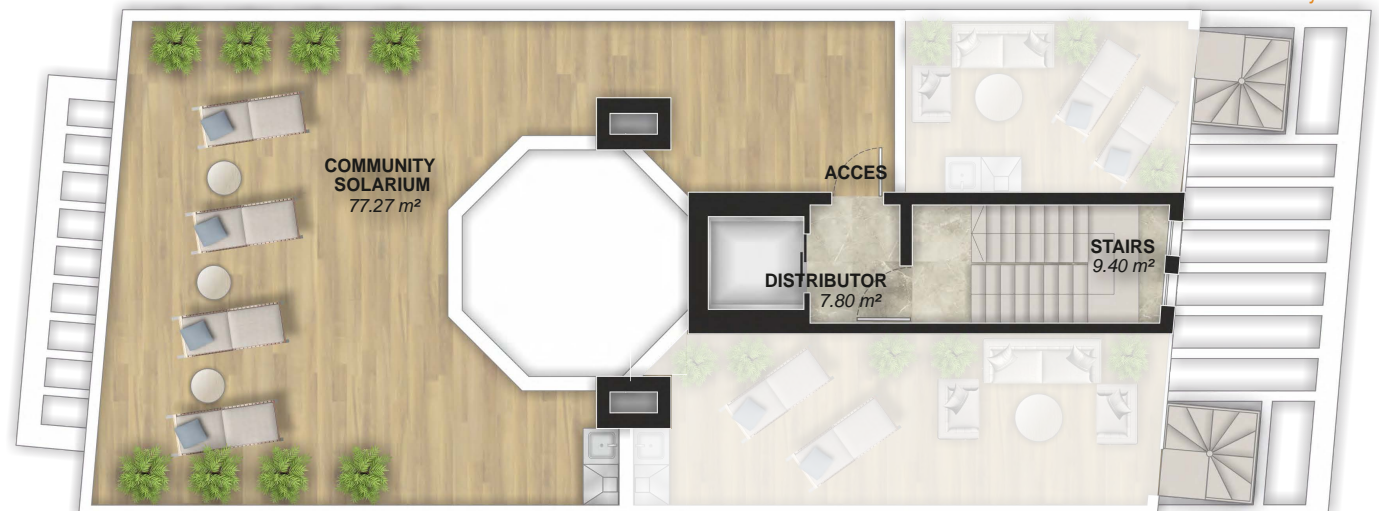

TOTAL USABLE AREA	104,28	-
TOTAL BUILT AREA	-	69,57
COMMON SPACES		18,00
TOTAL AREA	87,57	m²

Surface
104,28 m²

Total
87,57 m²

Bedroom
x 2

Bathroom
x 2

Pool 3x5
15 m²

Gym
10 m²

Sauna
6 pers.

Surface
104,28 m²

Total
87,57 m²

Bedroom
x 2

Bathroom
x 2

Pool 3x5
15 m²

Gym
10 m²

Sauna
6 pers.

Efficiency
A+

Clima &
Heating

High
quality

COMMON SPACES

Zonas comunes

Ground floor
Planta baja

Solarium floor
Planta cubierta

Torreveja
(Alicante)

12
Apartments

Floors
6

Beach
200 m

Pool 3x5
15 m²

Gym
10 m²

Sauna
6 pers.

Efficiency
A+

Clima &
Heating

High
quality