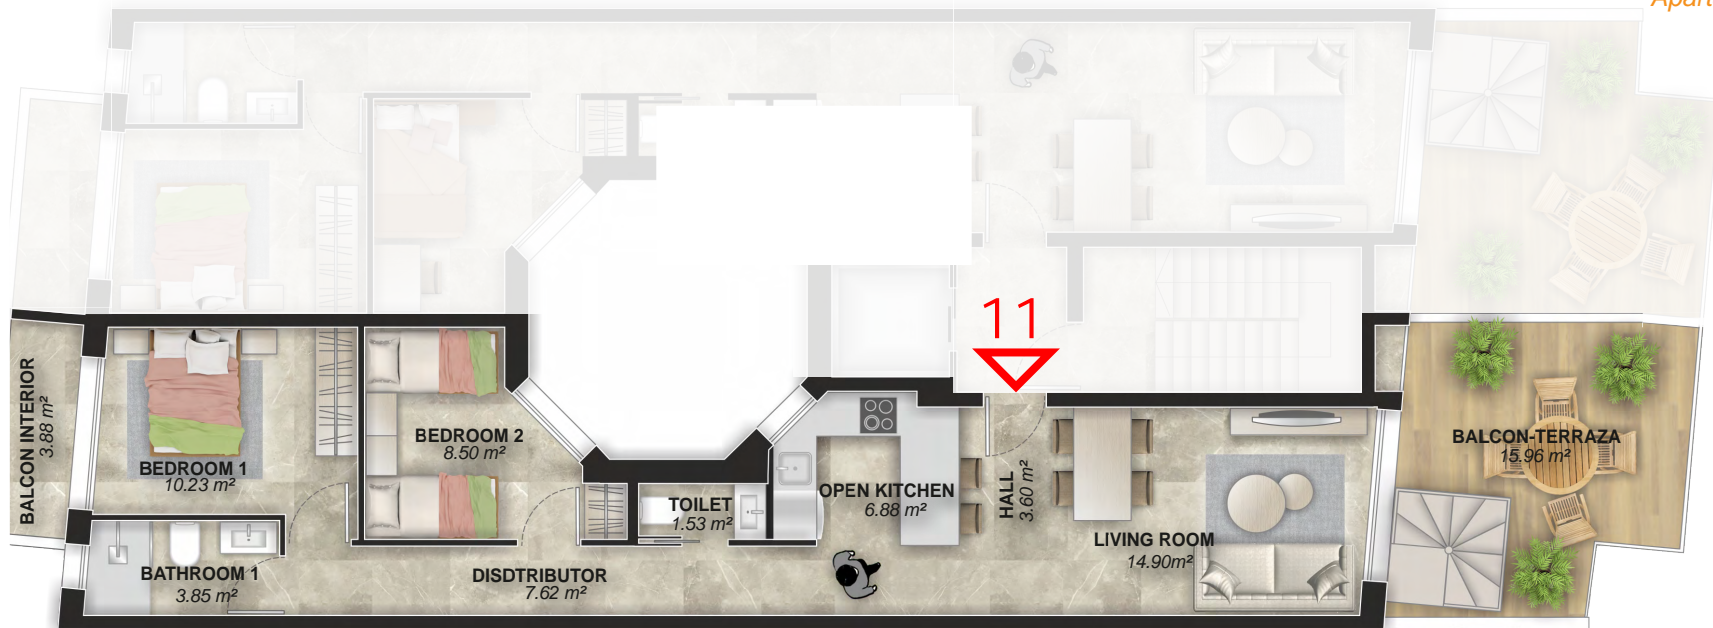

PENTHOUSE FLOOR

Planta Atico

Apartment n°11

Apartamento n° 11

APARTMENT n° 11	USABLE SURFACE (m²)	BUILT AREA (m²)
Bedroom 1	10,23	-
Bathroom 1	3,85	-
Bedroom 2	8,50	-
Toilet	1,53	-
Distributor	7,62	-
Open kitchen	6,88	-
Hall	3,60	-
Living-Dining Room	14,90	-
TOTAL INTERIOR	57,11	-
Balcon interior	3,88	-
Balcon - terraza	15,96	-
Solarium	27,33	-
TOTAL EXTERIOR	47,17	-

TOTAL USABLE AREA	104,28	-
TOTAL BUILT AREA	-	69,57
COMMON SPACES		18,00
TOTAL AREA	87,57	m²

Surface
104,28 m²

Total
87,57 m²

Bedroom
x 2

Bathroom
x 2

Pool 3x5
15 m²

Gym
10 m²

Sauna
6 pers.

APARTMENT n° 11	USABLE SURFACE (m²)	BUILT AREA (m²)
Bedroom 1	10,23	-
Bathroom 1	3,85	-
Bedroom 2	8,50	-
Toilet	1,53	-
Distributor	7,62	-
Open kitchen	6,88	-
Hall	3,60	-
Living-Dining Room	14,90	-
TOTAL INTERIOR	57,11	-
Balcon interior	3,88	-
Balcon - terraza	15,96	-
Solarium	27,33	-
TOTAL EXTERIOR	47,17	-

Surface
104,28 m²

Total
87,57 m²

Bedroom
x 2

Bathroom
x 2

Pool 3x5
15 m²

Gym
10 m²

Sauna
6 pers.

Efficiency
A+