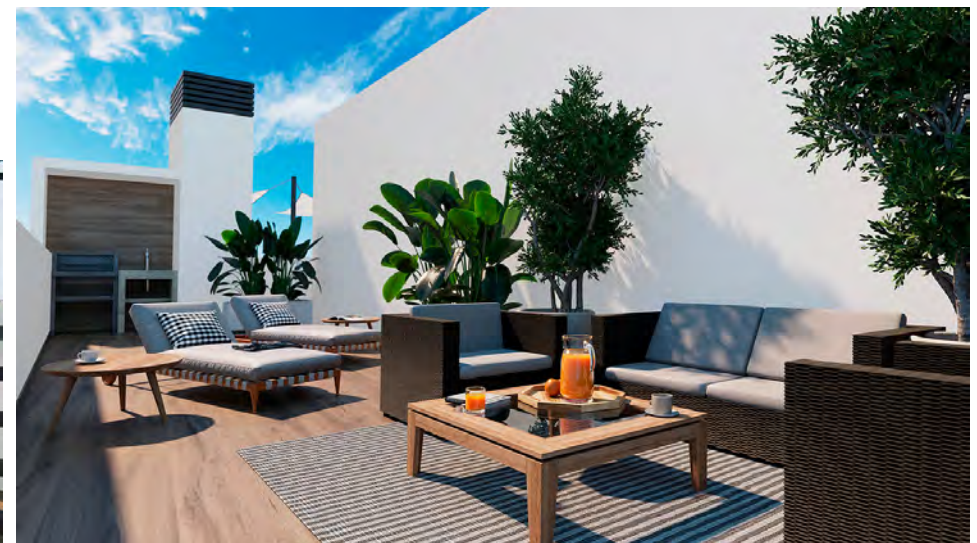

PENTHOUSE FLOOR

Planta Atico

Apartment n°11

Apartamento n° 11

Surface
86,77 m²

Total
100,07 m²

Bedroom
x 2

Bathroom
x 2

Pool 3x5
15 m²

Gym
10 m²

Sauna
6 pers.

Efficiency
A+

Clima &
Heating

High
quality