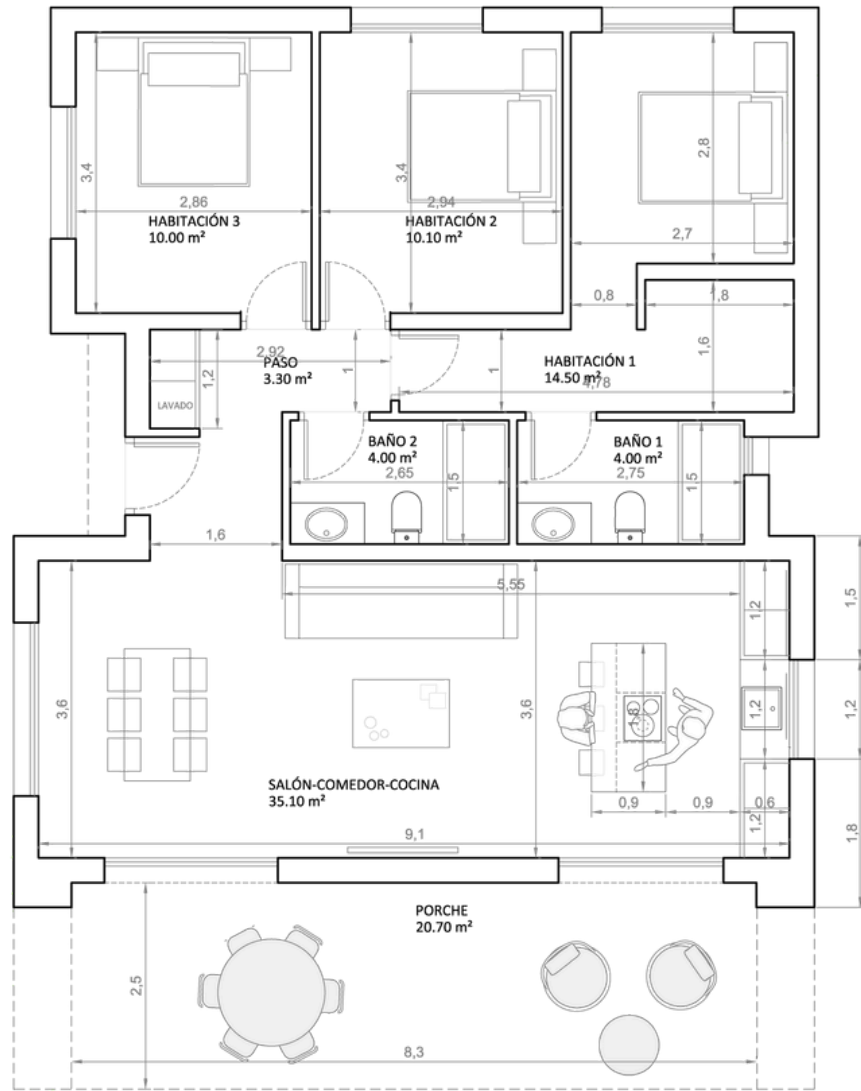

ATENEA

Sup. Built Housing 97.70m2
 Sup. Built Porch 10.30m2
 Sup. Built Total 108m2

Sup. Construida Vivienda 97.70m2
 Sup. Construida Porche 10.30m2
 Sup. Construida Total 108m2